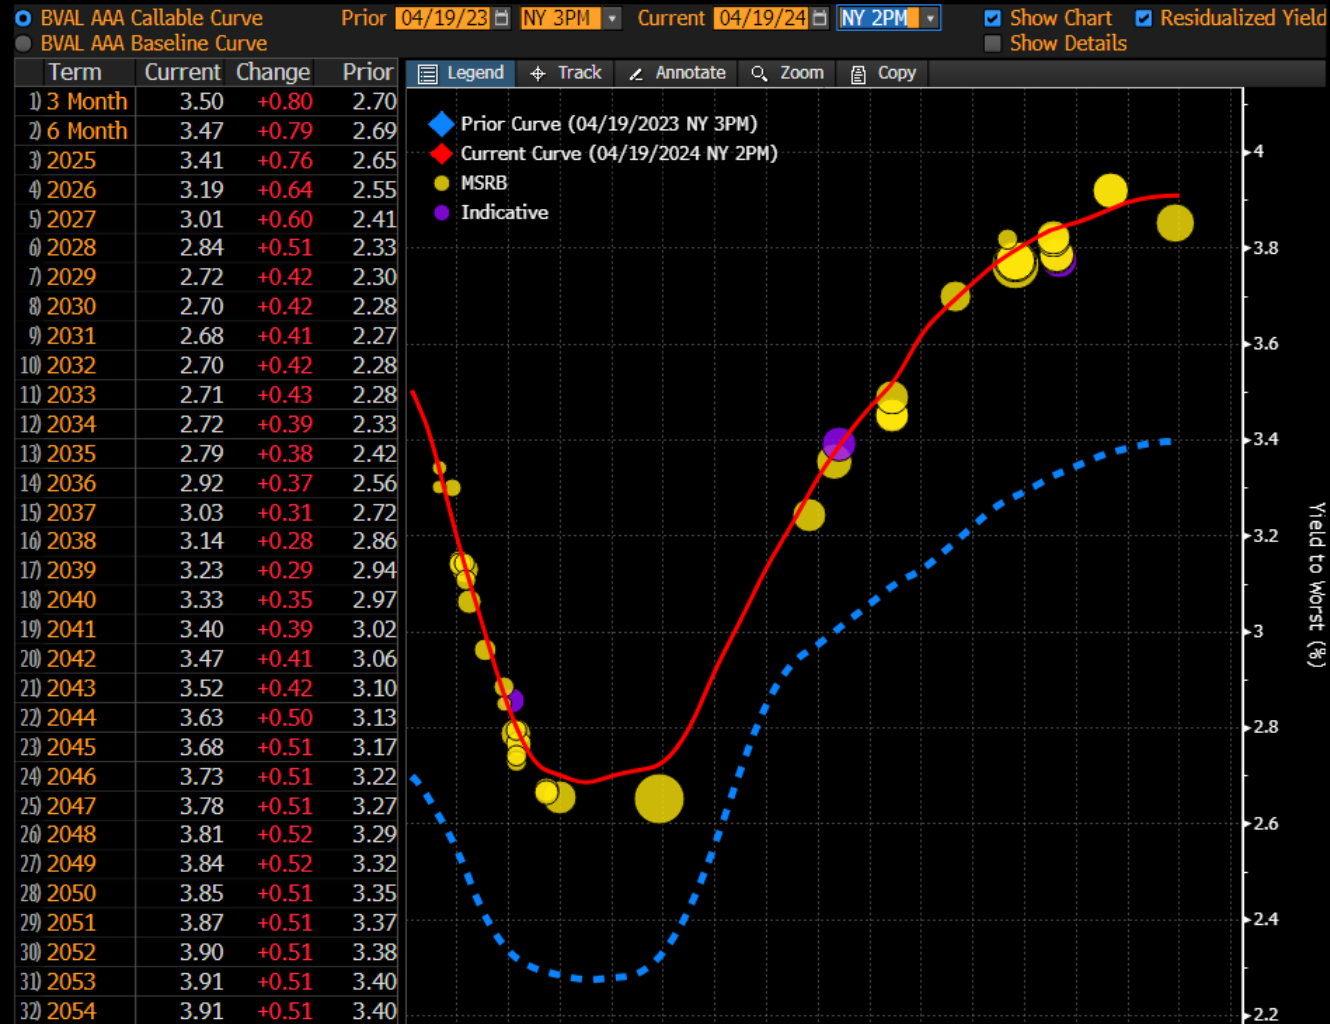

1 Year Change in AAA BVAL Curve

10 Year Treasury and Bond Buyer 20 GO Index - 1 Year Change